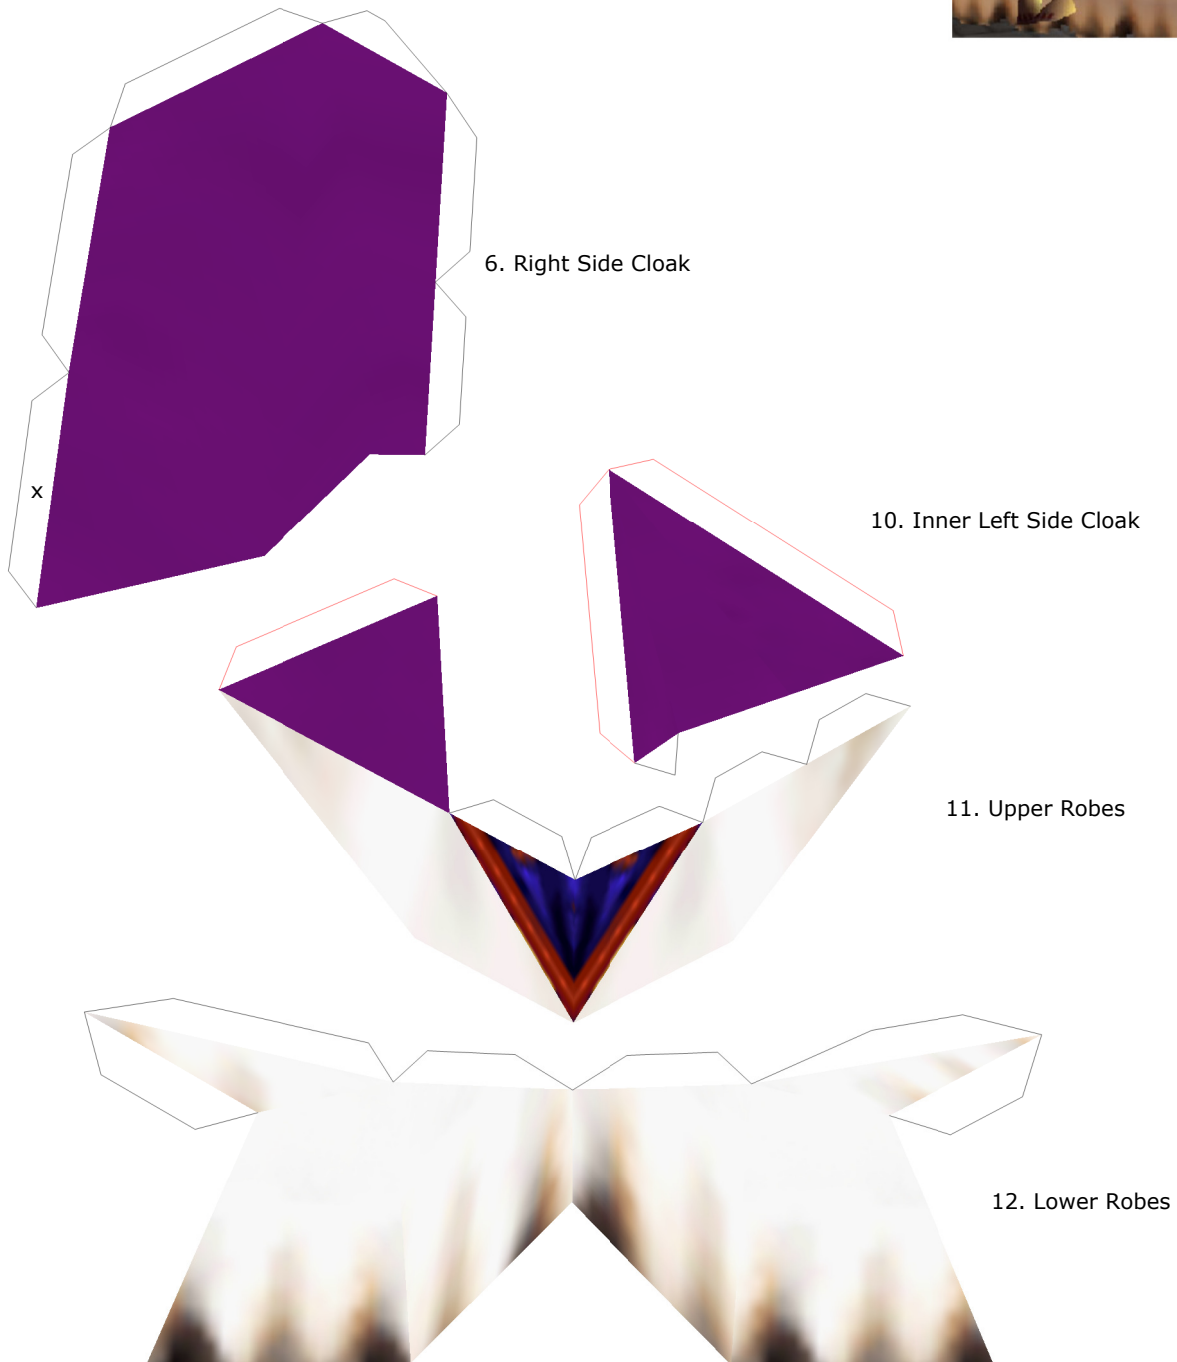

# POE COLLECTOR

By Xenon

The Poe Collector is a mysterious hooded figure who lives in the ruins of Hyrule Castle Town. He's quite happy with the state of the world under Ganondorf's evil reign as it creates ideal conditions for the Poe which he studies, and will gladly buy any that Link catches.

27-29. Stick

4. Inner Hood

5. Eye

3. Cowl

8. Upper Body

9. Lower Body

13. Back Cloak

Template by Xenon. Original 3D data and textures by Nintendo.

30. Crate Top and Right Side

31. Crate Front  
and Left Side

32. Crate Back and Bottom