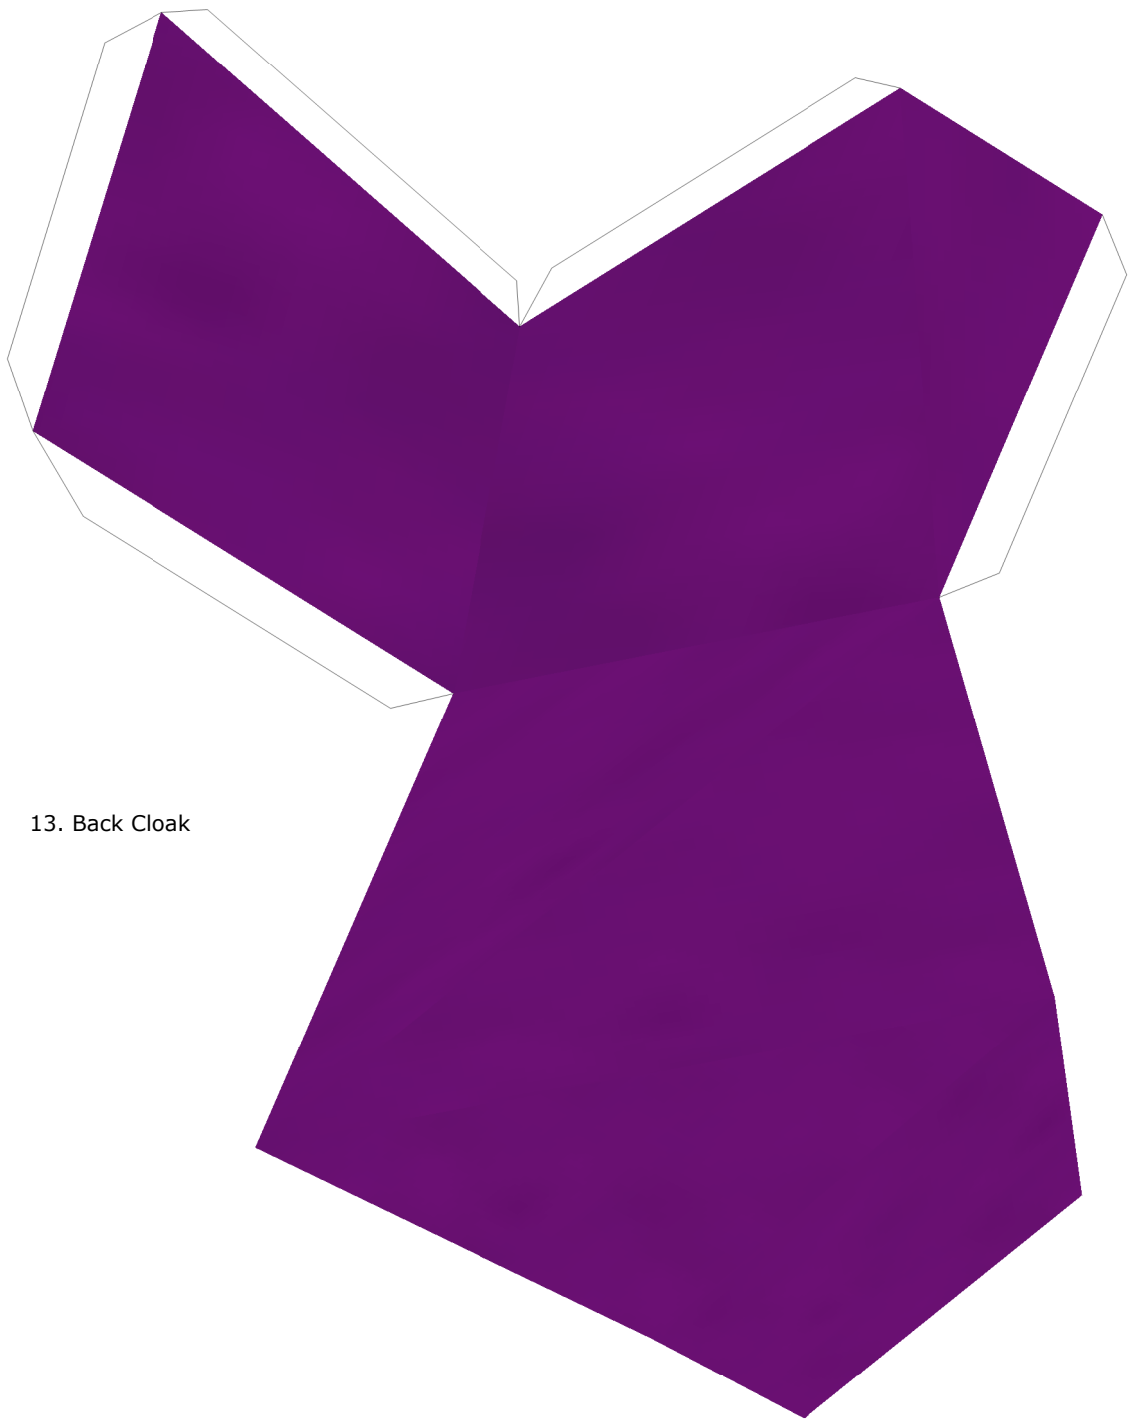

# POE COLLECTOR

By Xenon

The Poe Collector is a mysterious hooded figure who lives in the ruins of Hyrule Castle Town. He's quite happy with the state of the world under Ganondorf's evil reign as it creates ideal conditions for the Poe which he studies, and will gladly buy any that Link catches.

27-29. Stick

4. Inner Hood

5. Eye

3. Cowl

8. Upper Body

9. Lower Body

13. Back Cloak

Template by Xenon. Original 3D data and textures by Nintendo.

30. Crate Top and Right Side

31. Crate Front  
and Left Side

32. Crate Back and Bottom