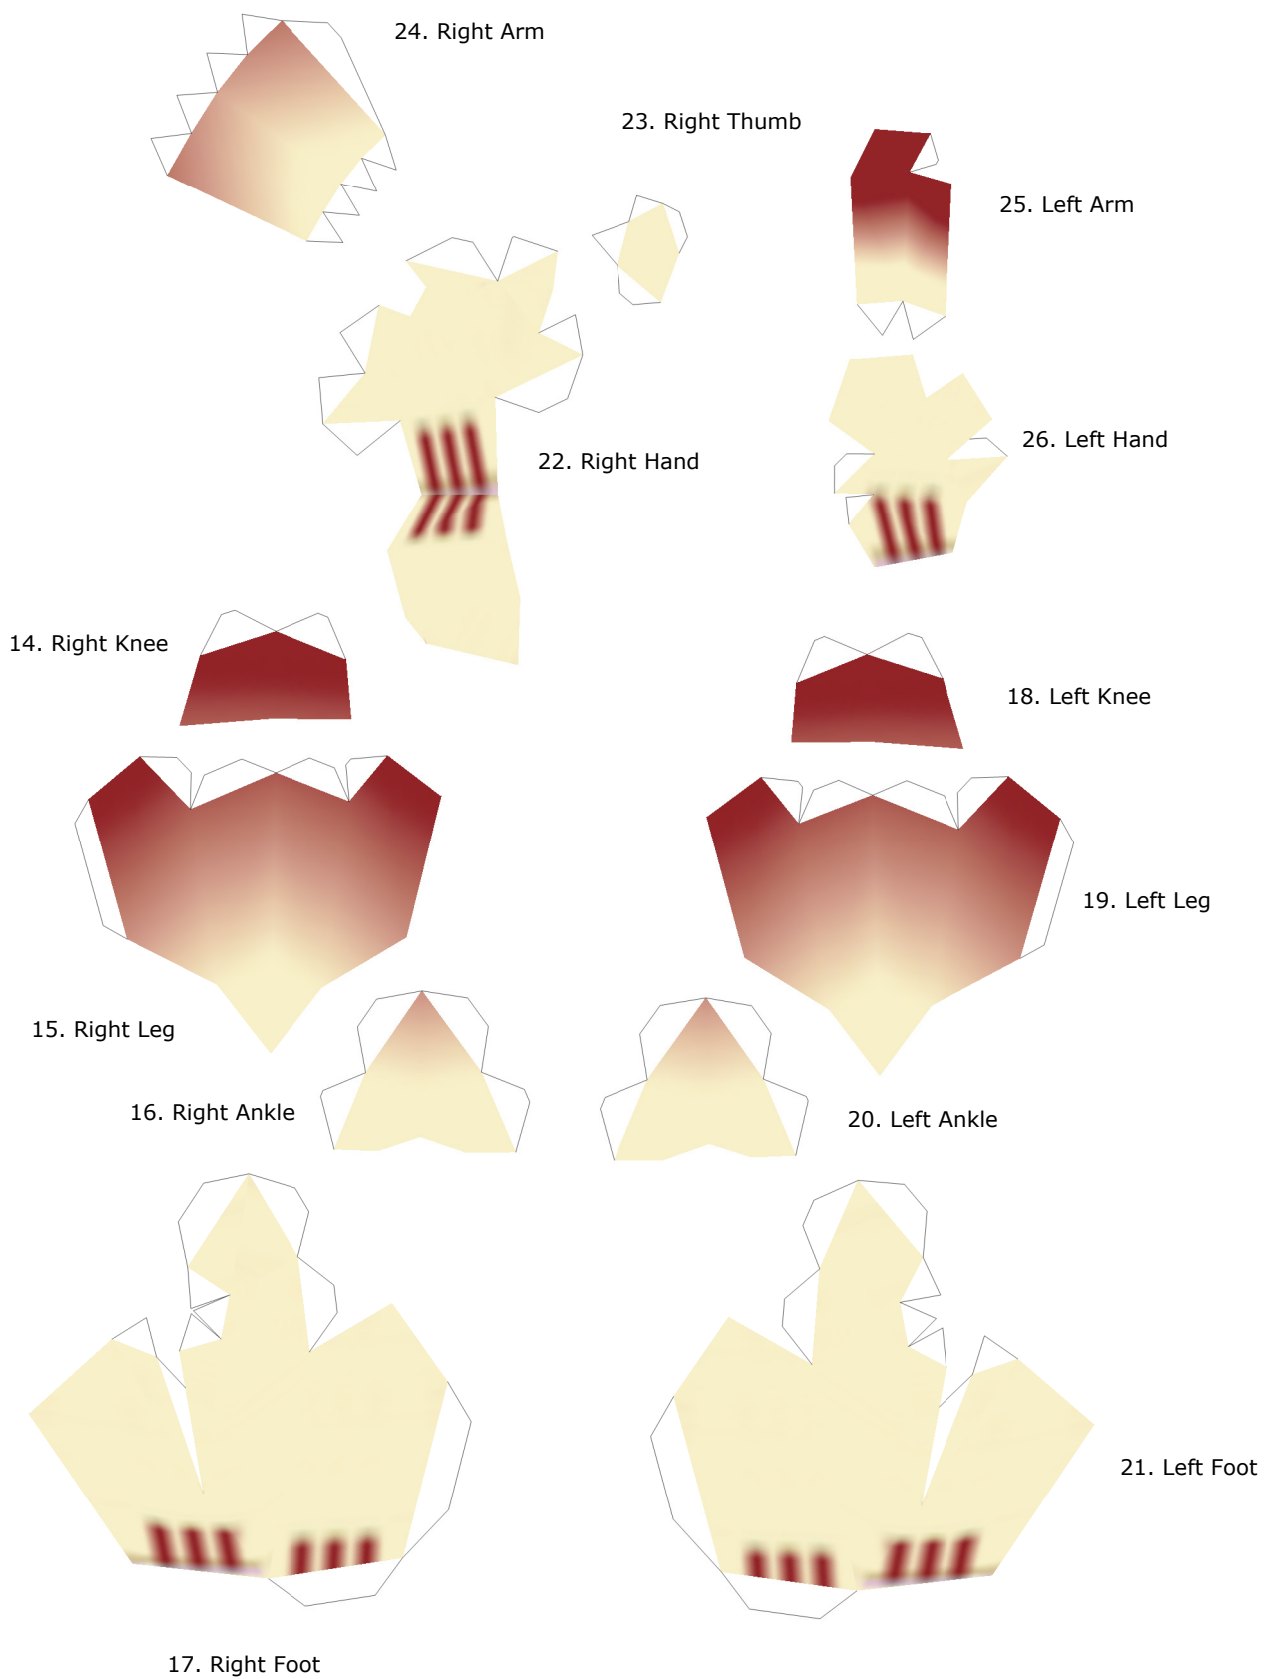

# POE COLLECTOR

By Xenon

The Poe Collector is a mysterious hooded figure who lives in the ruins of Hyrule Castle Town. He's quite happy with the state of the world under Ganondorf's evil reign as it creates ideal conditions for the Poe which he studies, and will gladly buy any that Link catches.

27-29. Stick

4. Inner Hood

5. Eye

3. Cowl

8. Upper Body

9. Lower Body

13. Back Cloak

Template by Xenon. Original 3D data and textures by Nintendo.

30. Crate Top and Right Side

31. Crate Front  
and Left Side

32. Crate Back and Bottom